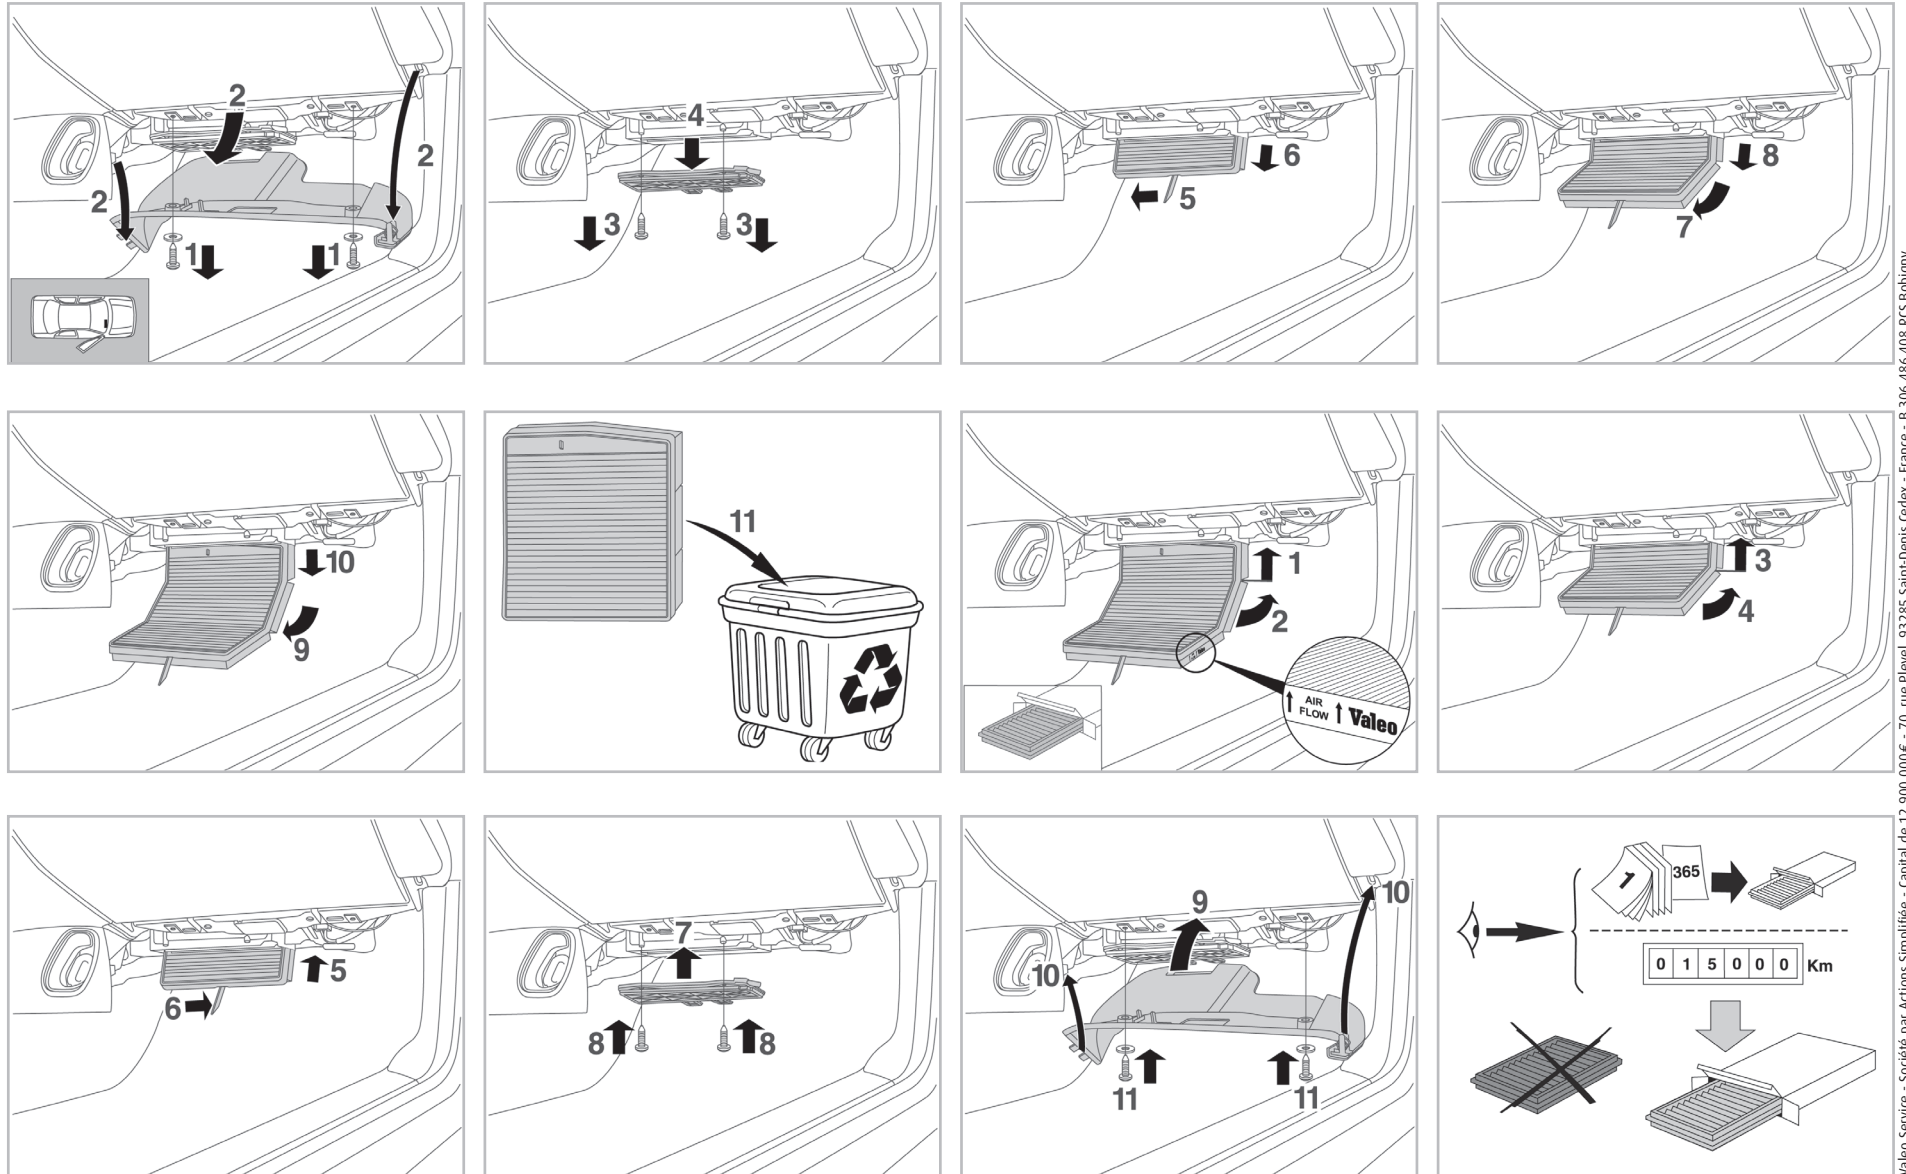

PROTECT

combined with active carbon

715512

FH325

CA

WANT TO KNOW MORE?

www.valeo-techassist.com

FOR
VOLVO

S60 A/C+ (11/00 >) / S80 A/C+ (06/98 >) / XC 70 A/C+ (01/00 >) / XC 90 A/C+/- (01/02 >)

Valeo Service - Société par Actions simplifiée - Capital de 12 900 000 € - 70, rue Playel, 93285 Saint-Denis Cedex - France - B 306 486 408 RCS Bobigny